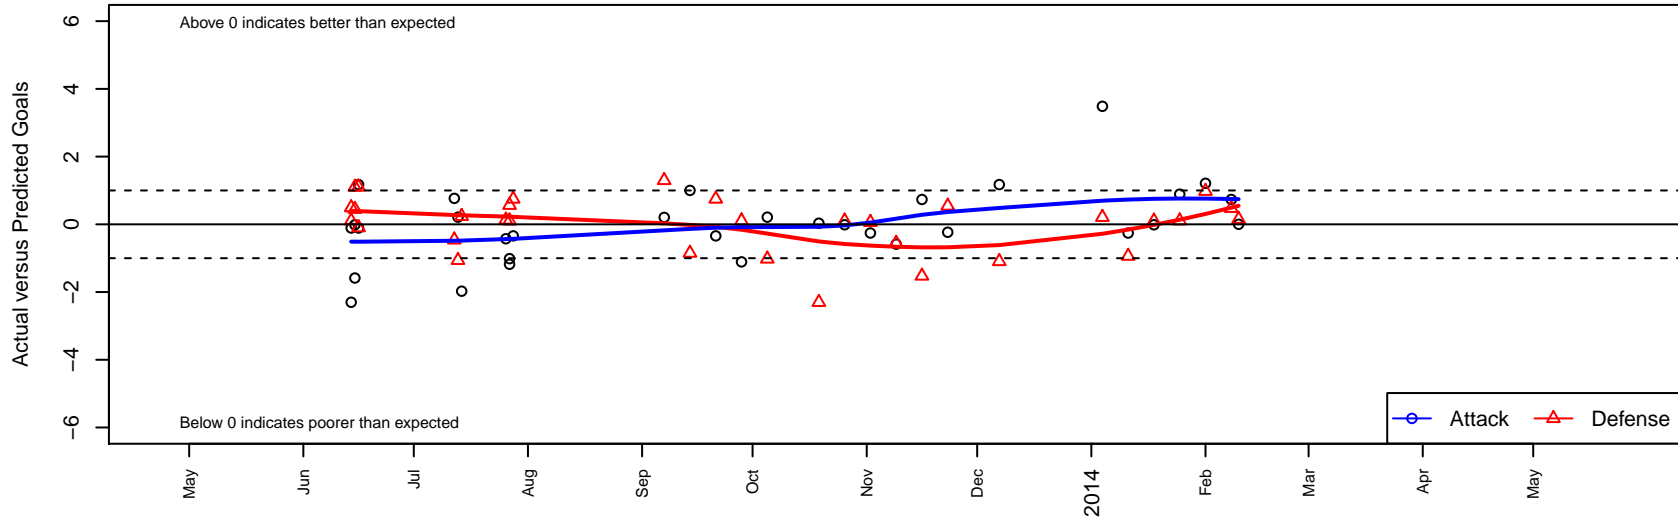

Seattle United Shoreline Blue G00

Seattle United Regional
 Seattle, WA
 G00 total strength=874
 attack=1.32 defense=1.27
 fall league = NPSL G13D1
 alt names used:
 Seattle United Shoreline G00 Blue
 SU Shoreline G00 Blue
 Seattle United SL Blue [G00]
 Seattle Utd Shoreline G00 Blue
 2013 Seattle United Shoreline G00 Blue

Venues played:
 Shoreline Classic GU12-13 Gold
 Seattle Cup GU13
 Crossfire Select Cup GU13 Gold
 NPSL G13D1
 Founders Cup G00

Seattle United Shoreline Blue G00
 Dots are actual minus expected GF (blue circles) and GA (red triangles).
 Blue line is smoothed change in attack strength. Red is smoothed change in defense strength.